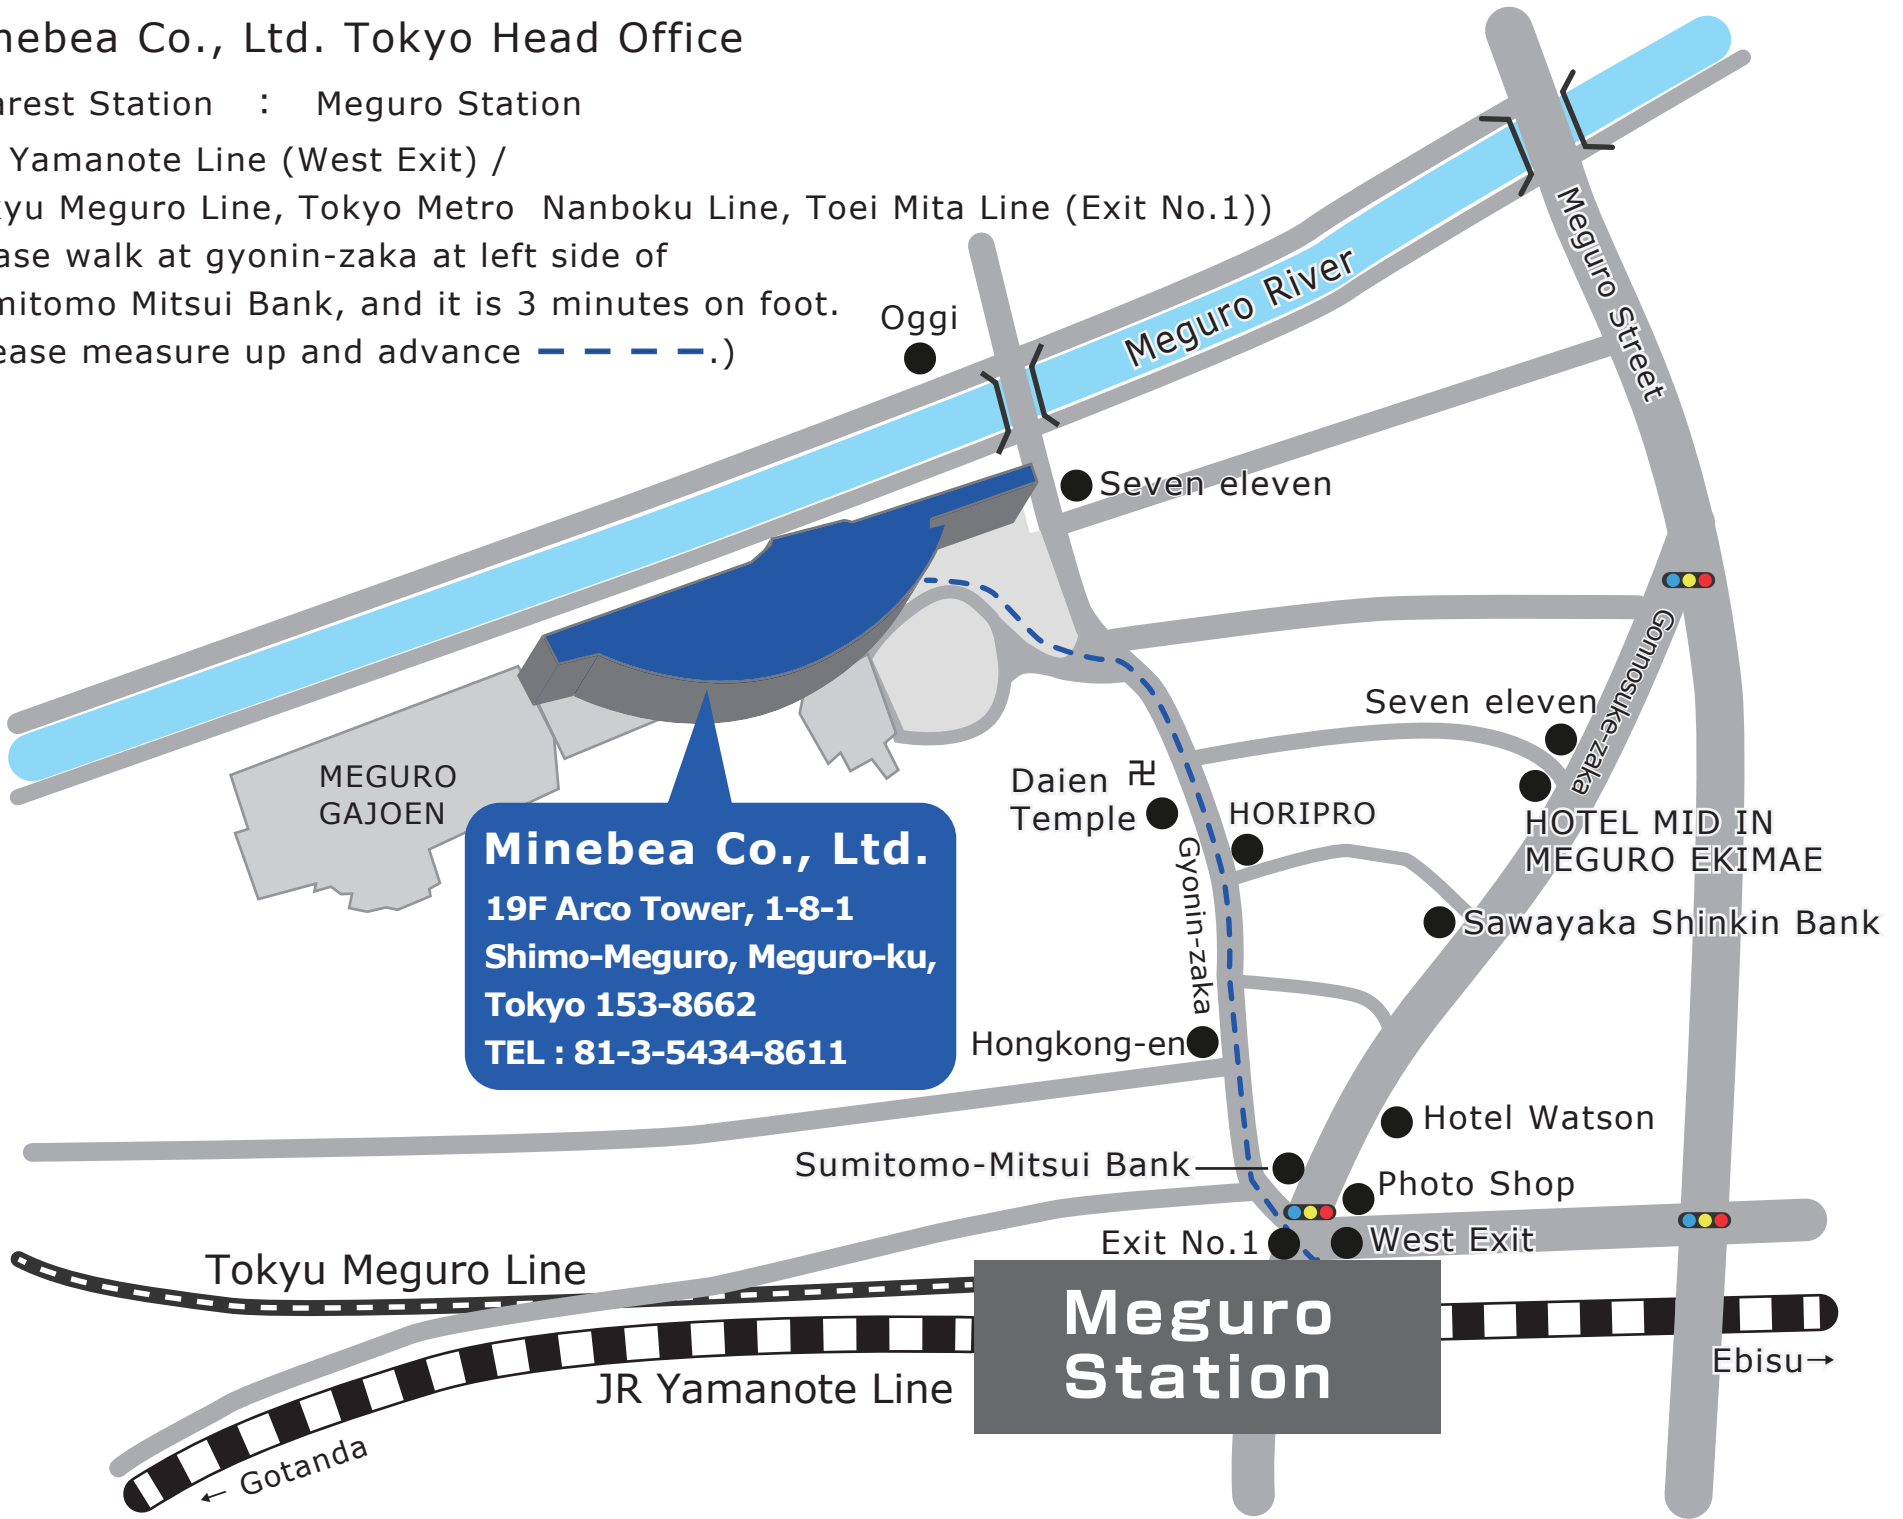

# Minebea Co., Ltd. Tokyo Head Office

Nearest Station : Meguro Station

(JR Yamanote Line (West Exit) /

Tokyu Meguro Line, Tokyo Metro Nanboku Line, Toei Mita Line (Exit No.1))

Please walk at gyonin-zaka at left side of  
Sumitomo Mitsui Bank, and it is 3 minutes on foot.  
(Please measure up and advance - - - - .)

**Minebea Co., Ltd.**  
19F Arco Tower, 1-8-1  
Shimo-Meguro, Meguro-ku,  
Tokyo 153-8662  
TEL : 81-3-5434-8611